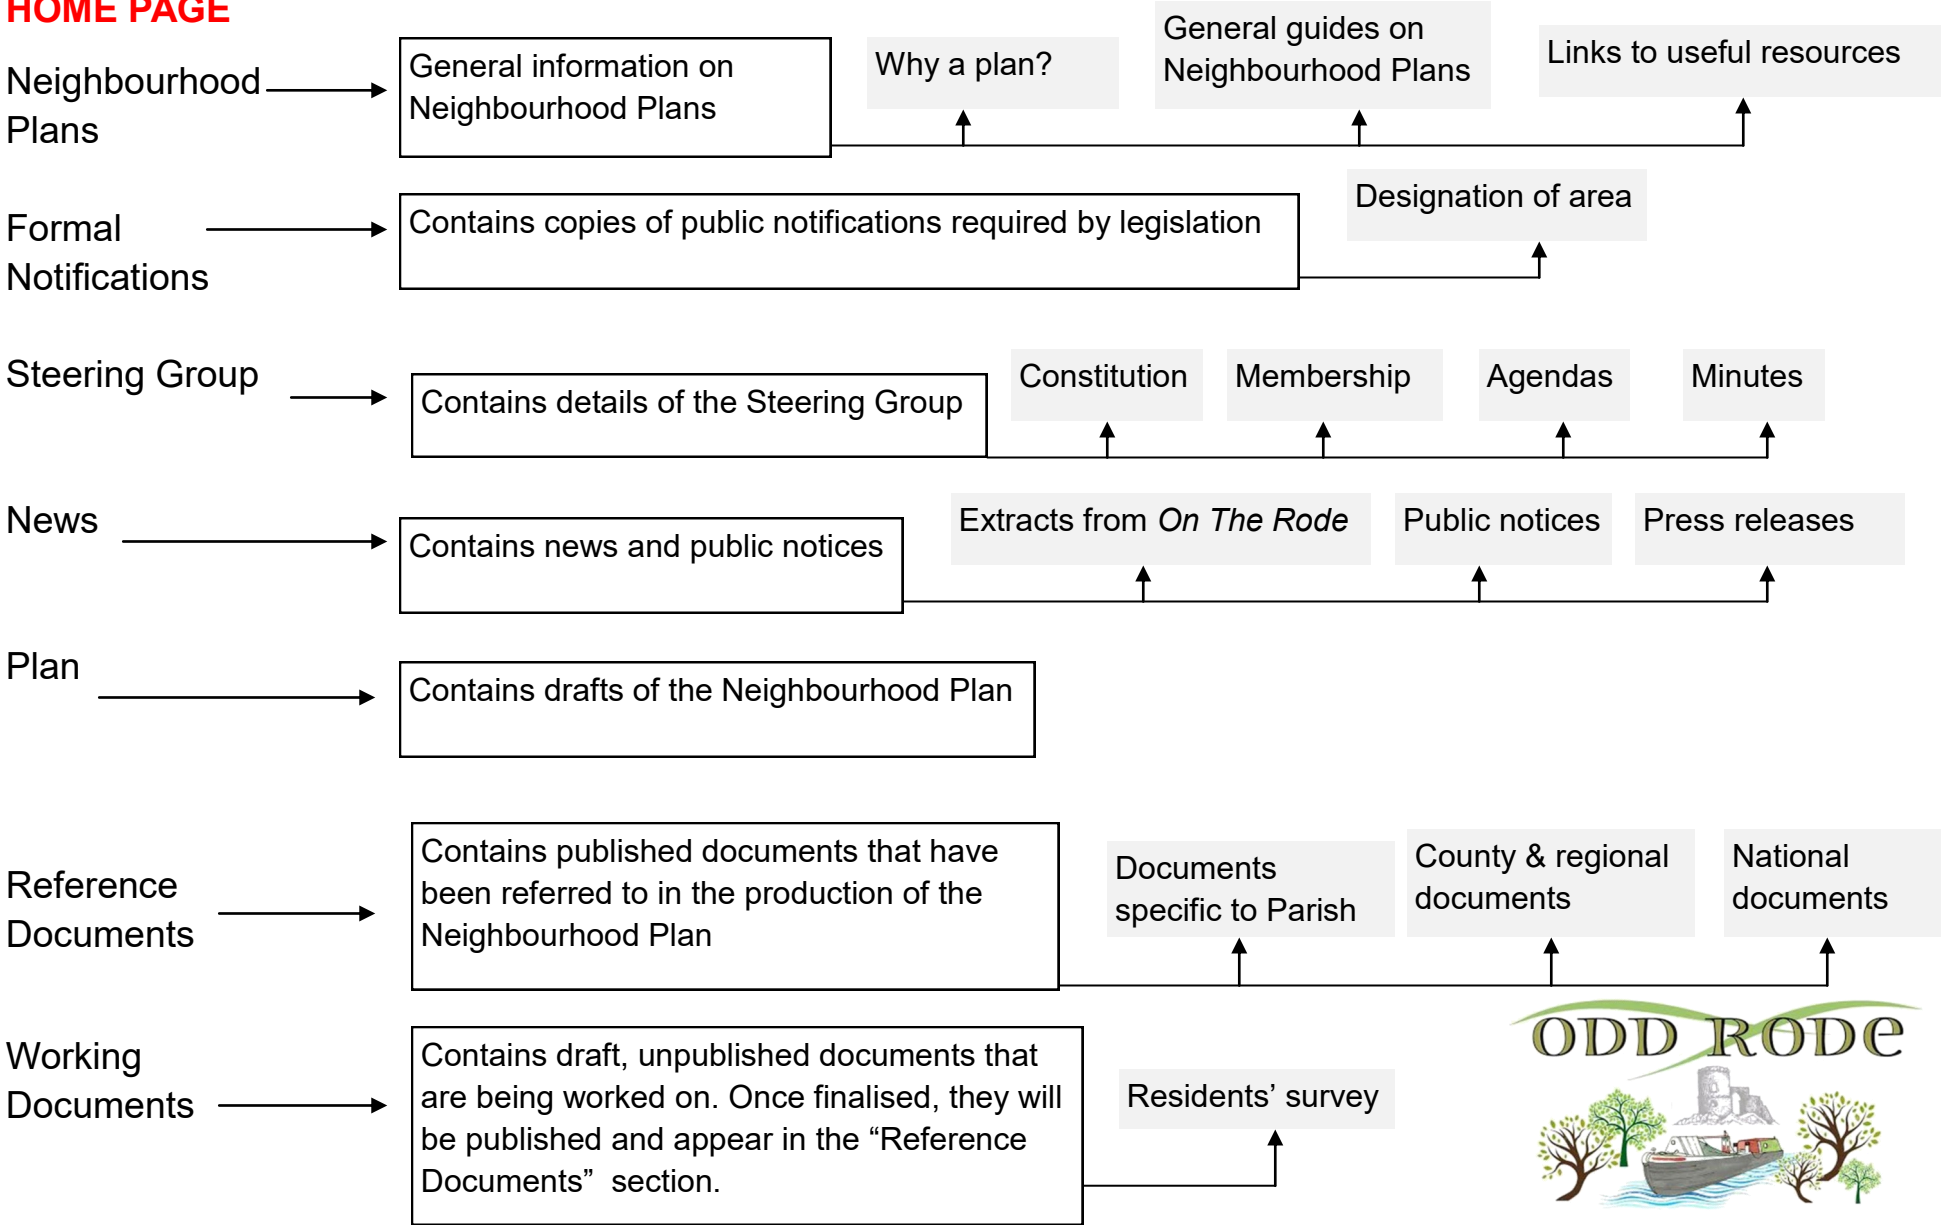

MAP OF WEBSITE

MENU ON LEFT OF HOME PAGE

<http://www.oddrodeneighbourhoodplan.uk/>